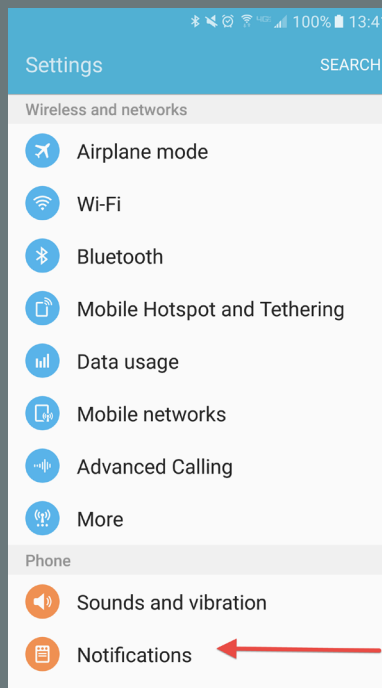

After downloading, select 'Notifications' from the Settings menu.

Then, select the WUSTL app.

Finally, tap on the switch to turn it from 'off' to 'on.'

The app also features maps, shuttle schedules, the directory, menus and other useful information!

 Washington University in St. Louis

EMERGENCY MANAGEMENT

Stay Connected

By downloading the WUSTL Mobile App and enabling notifications, you'll receive timely emergency alerts from Washington University.

Stay informed and stay safe!

For Android users:

Search 'WUSTL' from the Google Play Store.

After downloading, select 'Notifications' from the Settings menu.

Finally, tap on the switch for the WUSTL app to turn it from 'off' to 'on.'

The app also features maps, shuttle schedules, the directory, menus and other useful information!