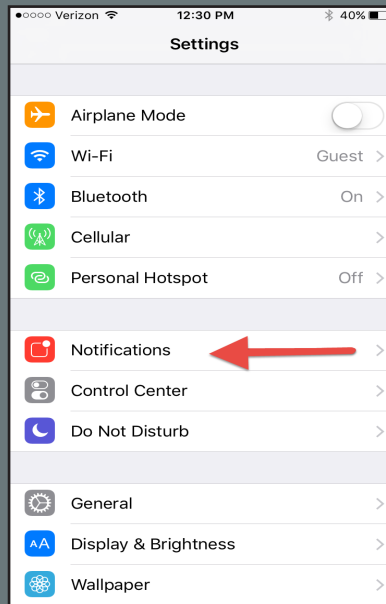

Stay Connected

By downloading the WUSTL Mobile App and enabling notifications, you'll receive timely emergency alerts from Washington University. **Stay informed and stay safe!**

For Apple users:

Search 'WUSTL' from the App Store.

After downloading, select 'Notifications' from the Settings menu.

Then, select the WUSTL app.

Finally, tap on the switch to turn it from 'off' to 'on.'

The app also features maps, shuttle schedules, the directory, menus and other useful information!

The app also features maps, shuttle schedules, the directory, menus and other useful information!