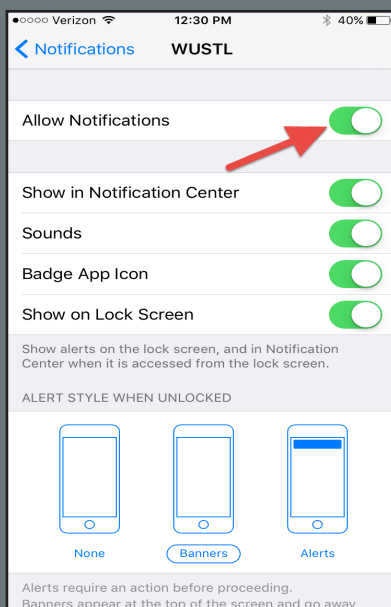

Stay Connected

By downloading the WUSTL Mobile App and enabling notifications, you'll receive timely emergency alerts from Washington University. **Stay informed and stay safe!**

For Apple users:

Search 'WUSTL' from the App Store.

After downloading, select 'Notifications' from the Settings menu.

Then, select the WUSTL app.

Finally, tap on the switch to turn it from 'off' to 'on.'

The app also features maps, shuttle schedules, the directory, menus and other useful information!

The app also features maps, shuttle schedules, the directory, menus and other useful information!