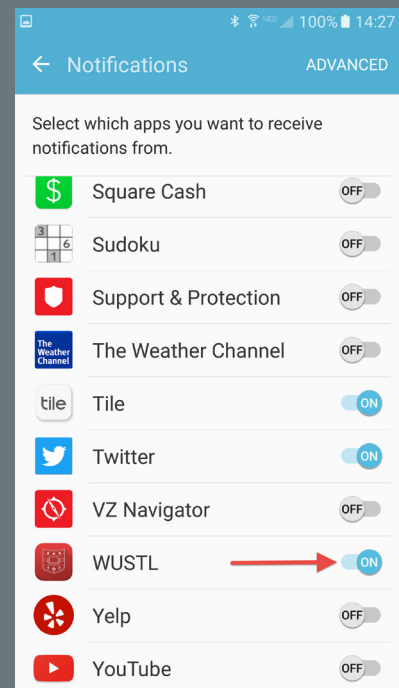

After downloading, select 'Notifications' from the Settings menu.

Then, select the WUSTL app.

Finally, tap on the switch to turn it from 'off' to 'on.'

The app also features maps, shuttle schedules, the directory, menus and other useful information!

 Washington University in St. Louis

EMERGENCY MANAGEMENT

Stay Connected

By downloading the WUSTL Mobile App and enabling notifications, you'll receive timely emergency alerts from Washington University.

Stay informed and stay safe!

For Android users:

Search 'WUSTL' from the Google Play Store.

After downloading, select 'Notifications' from the Settings menu.

Finally, tap on the switch for the WUSTL app to turn it from 'off' to 'on.'

The app also features maps, shuttle schedules, the directory, menus and other useful information!