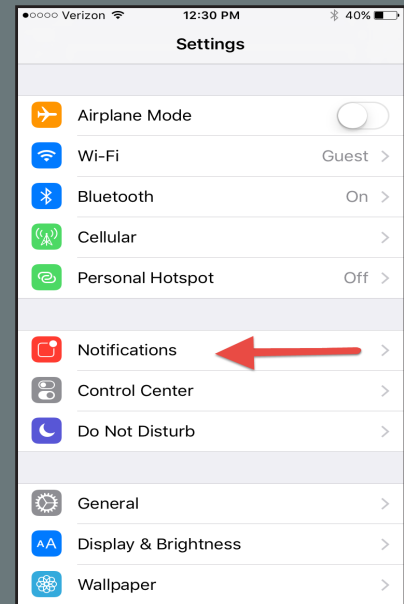

Stay Connected

By downloading the WUSTL Mobile App and enabling notifications, you'll receive timely emergency alerts from Washington University. **Stay informed and stay safe!**

For Apple users:

Search 'WUSTL' from the App Store.

After downloading, select 'Notifications' from the Settings menu.

Then, select the WUSTL app.

Finally, tap on the switch to turn it from 'off' to 'on.'

The app also features maps, shuttle schedules, the directory, menus and other useful information!

The app also features maps, shuttle schedules, the directory, menus and other useful information!