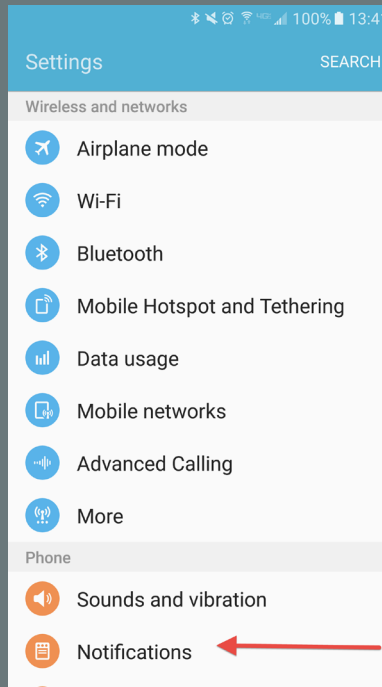

After downloading, select 'Notifications' from the Settings menu.

Then, select the WUSTL app.

Finally, tap on the switch to turn it from 'off' to 'on.'

The app also features maps, shuttle schedules, the directory, menus and other useful information!

 
@WashUReady

**PREPARE
YOURSELF
BE READY**
EMERGENCY.WUSTL.EDU

Stay Connected

By downloading the WUSTL Mobile App and enabling notifications, you'll receive timely emergency alerts from Washington University.

Stay informed and stay safe!

For Android users:

Search 'WUSTL' from the Google Play Store.

After downloading, select 'Notifications' from the Settings menu.

Finally, tap on the switch for the WUSTL app to turn it from 'off' to 'on.'

The app also features maps, shuttle schedules, the directory, menus and other useful information!

@WashUReady