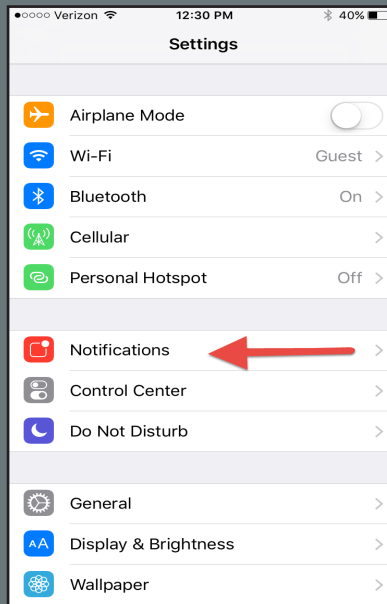

Stay Connected

By downloading the WUSTL Mobile App and enabling notifications, you'll receive timely emergency alerts from Washington University. **Stay informed and stay safe!**

For Apple users:

Search 'WUSTL' from the App Store.

After downloading, select 'Notifications' from the Settings menu.

Then, select the WUSTL app.

Finally, tap on the switch to turn it from 'off' to 'on.'

The app also features maps, shuttle schedules, the directory, menus and other useful information!

The app also features maps, shuttle schedules, the directory, menus and other useful information!

@WashUReady