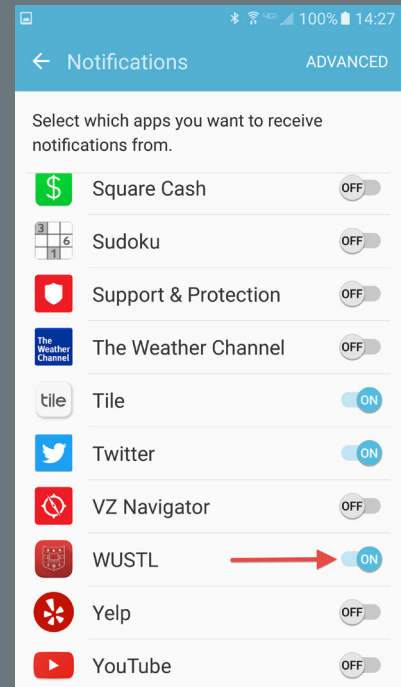

After downloading, select 'Notifications' from the Settings menu.

Then, select the WUSTL app.

Finally, tap on the switch to turn it from 'off' to 'on.'

The app also features maps, shuttle schedules, the directory, menus and other useful information!

 
@WashUReady

**PREPARE
YOURSELF
BE READY**
EMERGENCY.WUSTL.EDU

Stay Connected

By downloading the WUSTL Mobile App and enabling notifications, you'll receive timely emergency alerts from Washington University.

Stay informed and stay safe!

For Android users:

Search 'WUSTL' from the Google Play Store.

After downloading, select 'Notifications' from the Settings menu.

Finally, tap on the switch for the WUSTL app to turn it from 'off' to 'on.'

The app also features maps, shuttle schedules, the directory, menus and other useful information!

@WashUReady