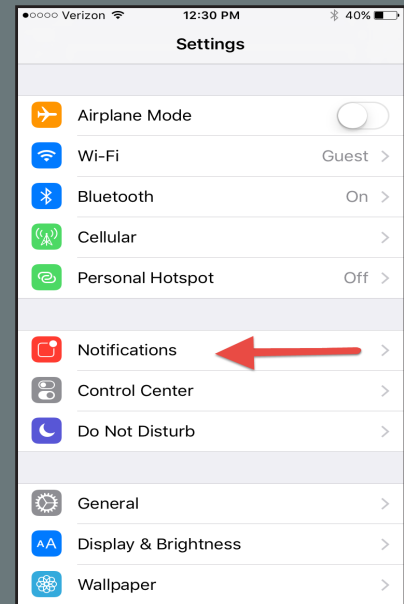

Stay Connected

By downloading the WUSTL Mobile App and enabling notifications, you'll receive timely emergency alerts from Washington University. **Stay informed and stay safe!**

For Apple users:

Search 'WUSTL' from the App Store.

After downloading, select 'Notifications' from the Settings menu.

Then, select the WUSTL app.

Finally, tap on the switch to turn it from 'off' to 'on.'

The app also features maps, shuttle schedules, the directory, menus and other useful information!

The app also features maps, shuttle schedules, the directory, menus and other useful information!

@WashUReady