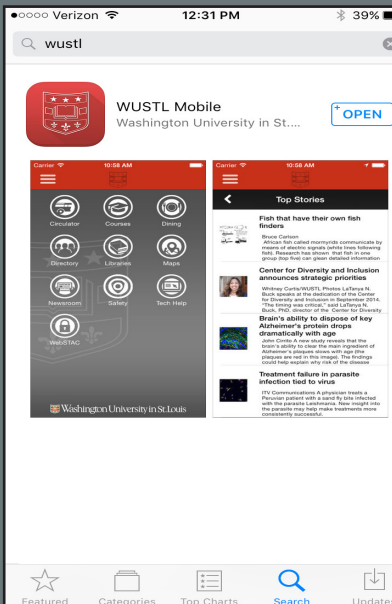

Stay Connected

By downloading the WUSTL Mobile App and enabling notifications, you'll receive timely emergency alerts from Washington University. **Stay informed and stay safe!**

For Apple users:

Search 'WUSTL' from the App Store.

After downloading, select 'Notifications' from the Settings menu.

Then, select the WUSTL app.

Finally, tap on the switch to turn it from 'off' to 'on.'

The app also features maps, shuttle schedules, the directory, menus and other useful information!

 
@WashUReady

**PREPARE
YOURSELF
BE READY**
EMERGENCY.WUSTL.EDU

Stay Connected

By downloading the WUSTL Mobile App and enabling notifications, you'll receive timely emergency alerts from Washington University.

The app also features maps, shuttle schedules, the directory, menus and other useful information!

@WashUReady