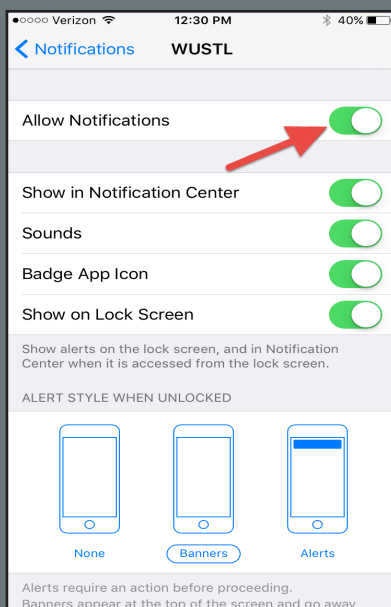

Stay Connected

By downloading the WUSTL Mobile App and enabling notifications, you'll receive timely emergency alerts from Washington University. **Stay informed and stay safe!**

For Apple users:

Search 'WUSTL' from the App Store.

After downloading, select 'Notifications' from the Settings menu.

Then, select the WUSTL app.

Finally, tap on the switch to turn it from 'off' to 'on.'

The app also features maps, shuttle schedules, the directory, menus and other useful information!

The app also features maps, shuttle schedules, the directory, menus and other useful information!

@WashUReady